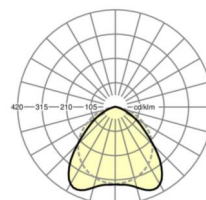

LIGHTING TECHNOLOGY

Placement	LED, Colour rendering/Light colour CRI ≥ 80 / 4000K
Colour tolerance (MacAdam)	3SDCM
Photobiological safety (Luminaire)	RG1
Nominal luminous flux	6370lm
LED service life	50000h L80/B10 (Tq 40°C)
Luminaire luminous efficiency	185lm/W
Beam angle	100° (C0) / 110° (C90)
UGR lat./long.	22.8 / 27.5

MECHANICS

Housing colour	traffic white RAL 9016
Dimensions (LxWxH/DxH)	1531mm x 63mm x 46mm
Weight (net)	1.818kg
Type of installation	Mounting rail system installation, Ceiling-mounted mounting rail installation, Ceiling-mounted mounting rail installation on T-system, Pendulum mounting rail assembly on chain, Pendulum mounting rail installation on steel cable

Dimensions

L	1531 mm	Length
B	63 mm	Width
H	46 mm	Height

DEEP-LINK

<https://www.regiolux.de/en/article/18314406600>

Reference	LED 6000lm 840
ηLB	100 %
Φ ↓/↑	99 % / 1 %
UGR lat./long.	22.8 / 27.5